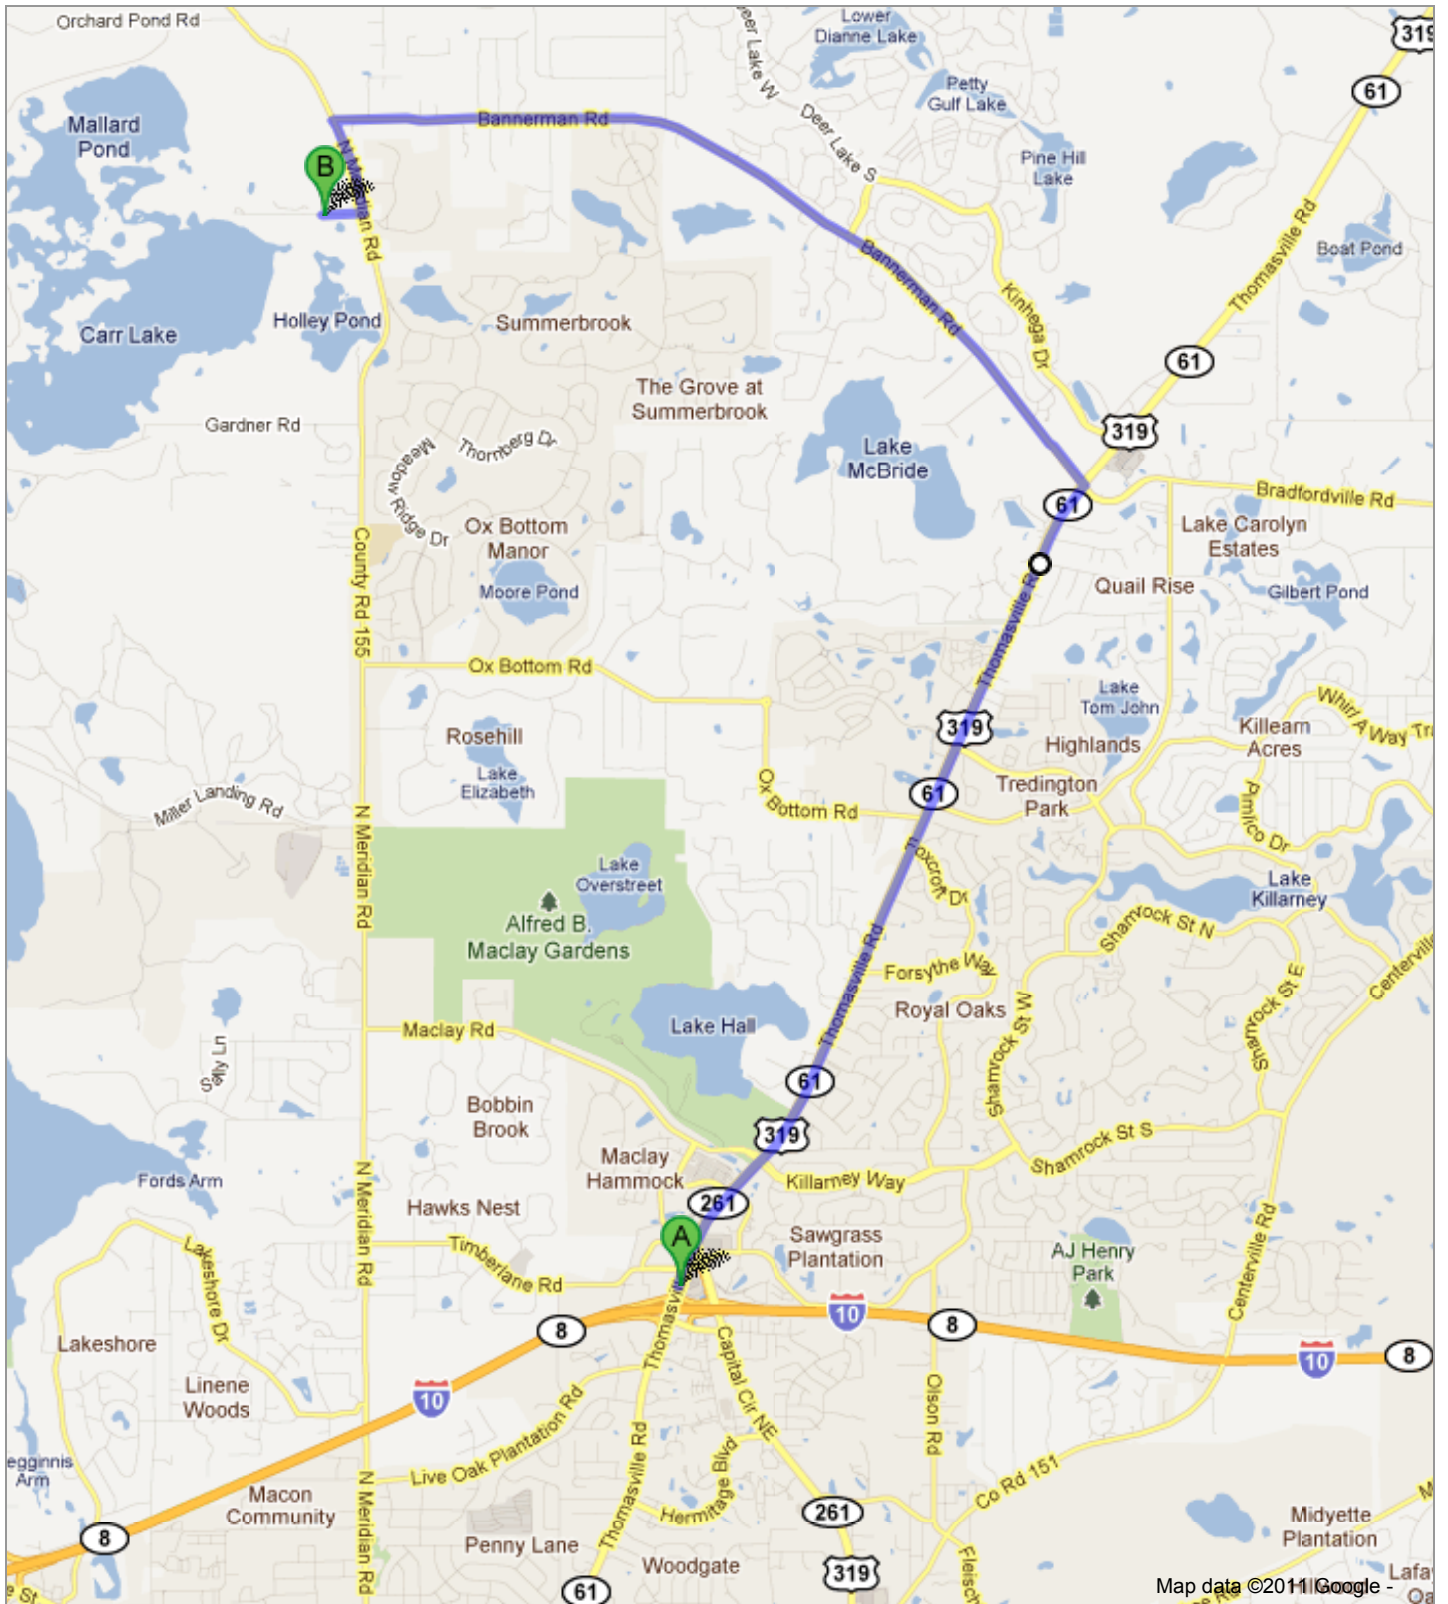

To see all the details that are visible on the screen, use the "Print" link next to the map.

Driving directions to Cedar Hill Rd

Via FL-61 N/US-319 N/Thomasville Rd

Thomasville Rd

-
1. Head **north** on **FL-61 N/Thomasville Rd** toward **Timberlane Rd**

4.5 mi
 2. Turn left onto **Bannerman Rd**

4.4 mi
 3. Turn left onto **County Rd 155/N Meridian Rd**

0.5 mi
 4. Take the 1st right onto **Cedar Hill Rd**

0.2 mi

Cedar Hill Rd

These directions are for planning purposes only. You may find that construction projects, traffic, weather, or other events may cause conditions to differ from the map results, and you should plan your route accordingly. You must obey all signs or notices regarding your route.

Map data ©2011 Google